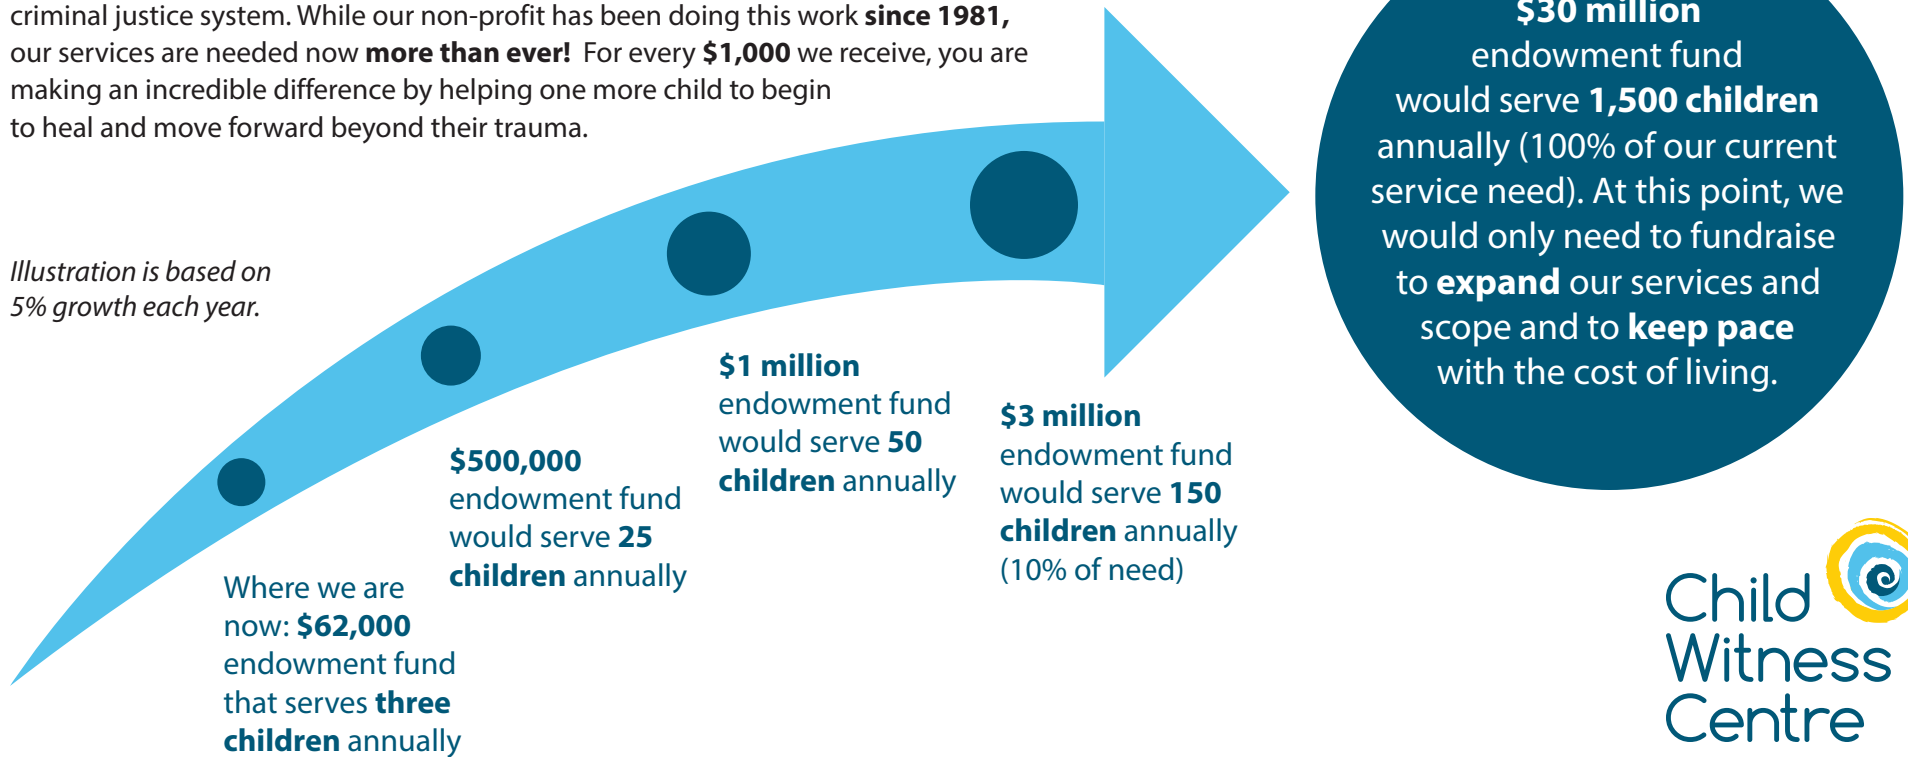

Child Witness Centre – Balsillie Henschel Endowment Fund

A Truly Sustainable Vision

At Child Witness Centre, we support local young victims and witnesses through the criminal justice system. While our non-profit has been doing this work **since 1981**, our services are needed now **more than ever!** For every **\$1,000** we receive, you are making an incredible difference by helping one more child to begin to heal and move forward beyond their trauma.

Illustration is based on 5% growth each year.

With our current endowment fund sitting at **\$62,000** thanks to the generous support of donors like Jim Balsillie and Heidi Henschel, the building blocks are in place for growing this investment. We currently spend **15%** of our time and budget on fundraising. **Our endowment fund vision** is to have sustainable funding in place so our staff can spend their time and energy doing the important work of serving children who need our support.