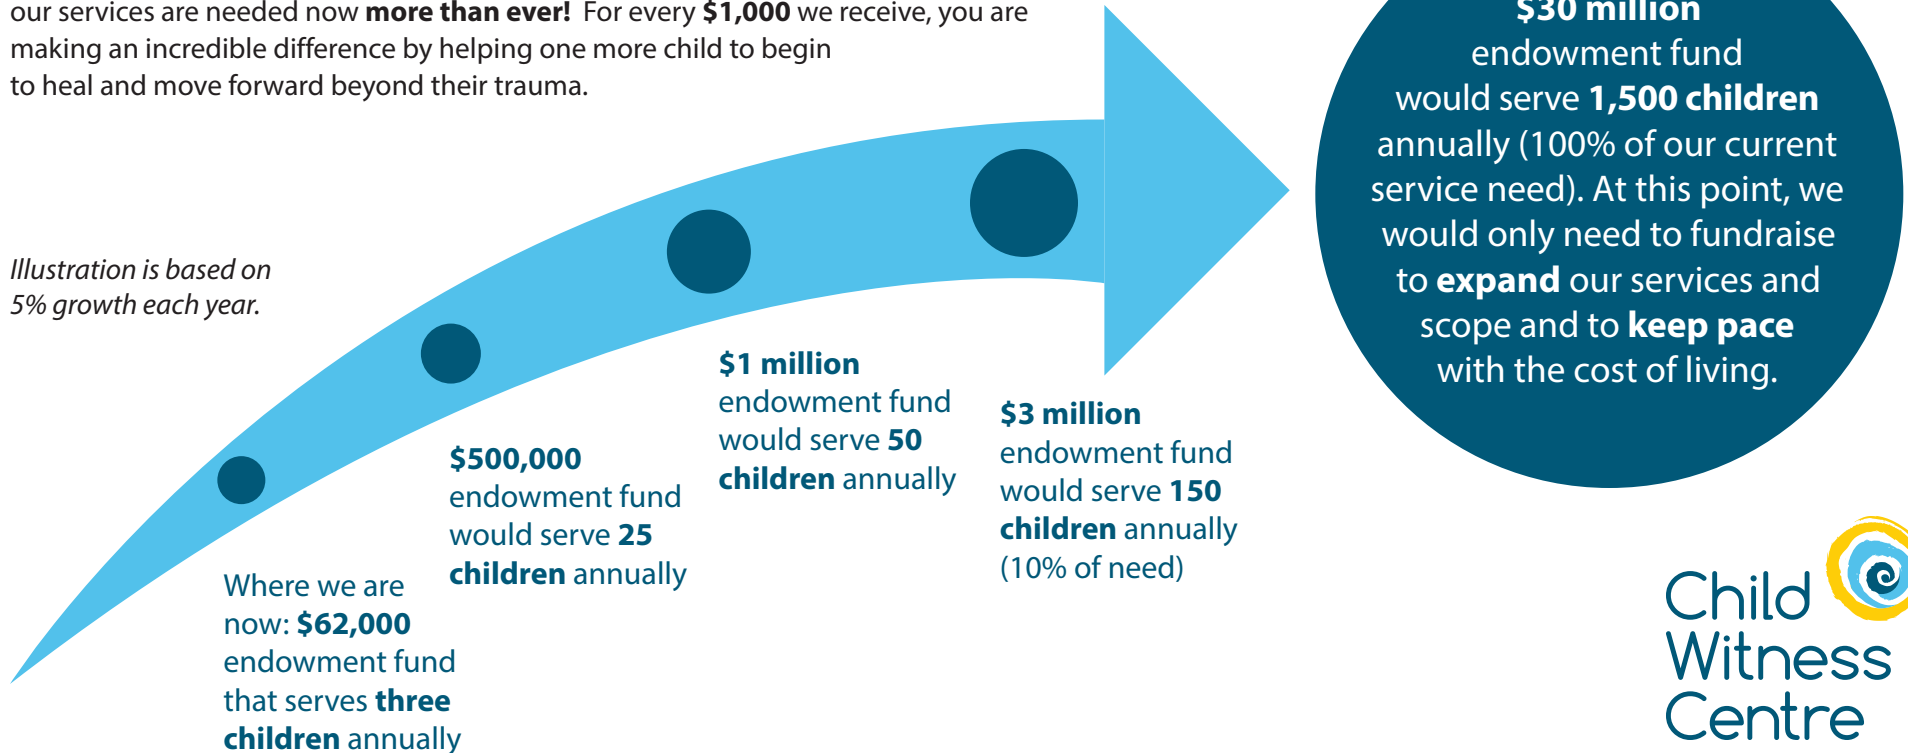

Child Witness Centre Endowment Fund

A TRULY
SUSTAINABLE
VISION

At Child Witness Centre, we support local young victims and witnesses through the criminal justice system. While our non-profit has been doing this work **since 1981**, our services are needed now **more than ever!** For every **\$1,000** we receive, you are making an incredible difference by helping one more child to begin to heal and move forward beyond their trauma.

Illustration is based on 5% growth each year.

With our current endowment fund sitting at **\$62,000** thanks to the generous support of donors like Jim Balsillie and Heidi Henschel, the building blocks are in place for growing this investment. We currently spend **15%** of our time and budget on fundraising. **Our endowment fund vision** is to have sustainable funding in place so our staff can spend their time and energy doing the important work of serving children who need our support.